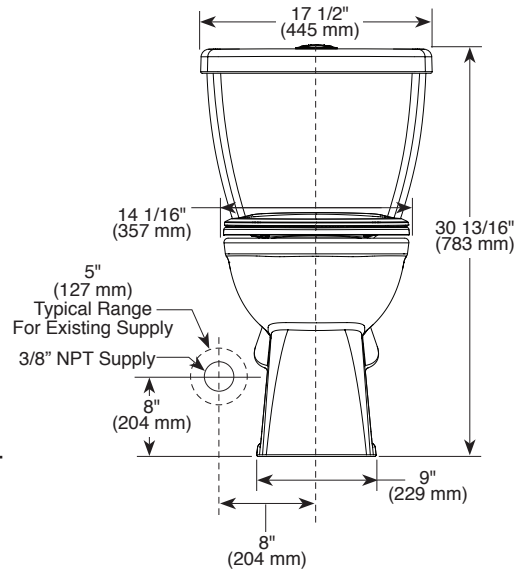

STANDARD SPECIFICATIONS

- Elongated shape
- 5 1/2" (140 mm) seat mounting holes
- Seat material: Polypropylene (PP)
- Supply line material: EPDM hose with PA6 braiding
- Supply line connection: G1/2" ISO 228-1 threads
- Equipped with a backflow prevention device per ASME A112.4.2; paragraph 4.2
- Seat passes a 300 +/- 5 lbf. static load test per IAPMO Z124.5.

see what Delta can do™

Foundations® Toilet C43913D▲

STANDARD SPECIFICATIONS:

- Vitreous China
- 29 9/32" (744 mm) in length, 17 1/2" (445 mm) in width, 30 13/16" (783 mm) in height
- Elongated bowl with chair height design 16 1/2" (419 mm) to top of the bowl
- 12" (305 mm) rough-in
- Dual/High Efficiency Toilet (HET) Flush System
- 3" (76 mm) flush valve
- 2" (51 mm) fully glazed trapway
- Includes polished chrome flush buttons

COMPLIES WITH

- ADA / ANSI A117.1
- ASME A112.19.2 / CSA B45.1
- ASME A112.19.14
- ASME A112.19.5
- EPA WaterSense® High Efficiency Toilet
- CalGreen

Technical Information

Fixture configuration	Two-piece, elongated bowl
Water per flush	1.6 gpf (6.0 lpf)/1.1 gpf (4.1 lpf)
Passageway	2" (51 mm)
Water area	9 1/16" X 6 5/32" (230 mm x 156 mm)
Seat post hole centers	5 1/2" (140 mm)
Included Components:	
Bowl	RP92790▲
Tank Assembly	RP100342▲
Tank Cover (Less Flush Buttons)	RP100343▲
Flush Button Assembly	RP91469▲
Mounting Hardware - Tank to Bowl	RP82451
Mounting Hardware - Bowl to Floor	RP100489
Seat Assembly	RP92086▲

see what Delta can do™

Foundations® Toilet C43913D▲

Submitted Model No.: _____

Specific Features: _____

Top down view

Left view

Front view

Foot Print