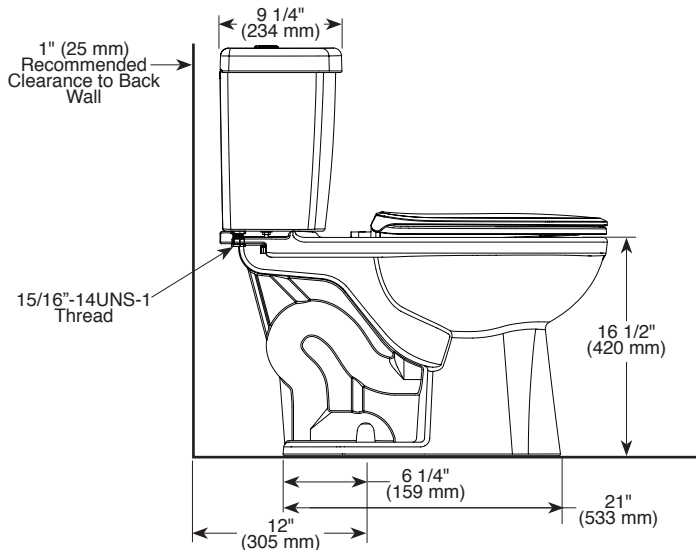

see what Delta can do™

Foundations® Toilet C43913D▲

Submitted Model No.: _____

Specific Features: _____

Top down view

Left view

Front view

Foot Print

▲ Designate proper finish suffix (-WH for white)

Delta reserves the right (1) to make changes in specifications and materials, and (2) to change or discontinue models, both without notice or obligation. Dimensions are for reference only. See full-line pricebook or www.deltatoilet.com for finish options and product availability.