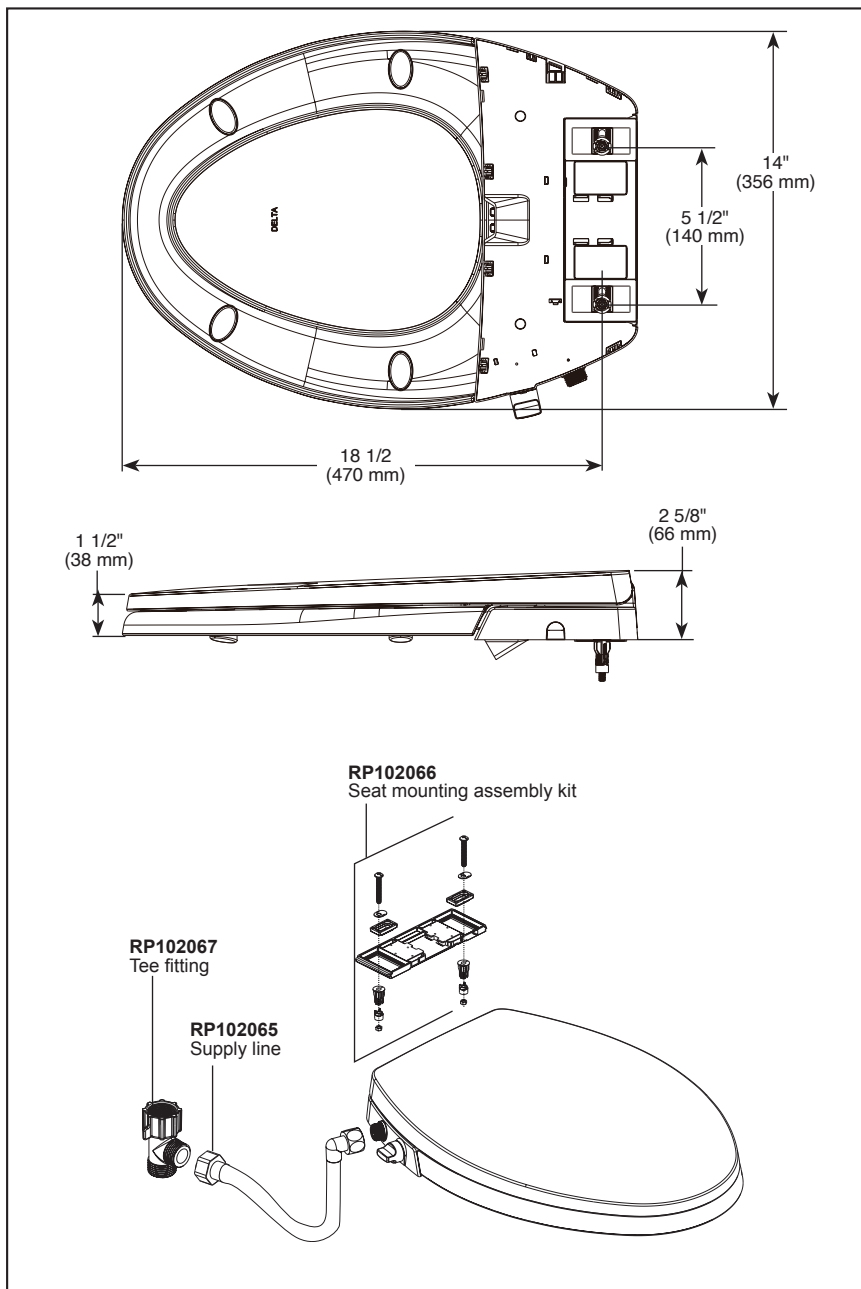

see what Delta can do™

MANUAL BIDET ELONGATED TOILET SEAT

833004

Submitted Model No.: _____

Specific Features: _____

FEATURES:

- Easy to install, fits most standard elongated toilets
- Includes mounting hardware and water supply line with adapter
- Quick release seat removes easily for cleaning
- Durable seat with No Slip bumpers keeps the seat from shifting during use
- Slow closing hinges prevent seat from slamming
- Manual bidet features front and rear sprays
- Self-cleaning bidet wand automatically rinses after each use
- Fully extending wand length: 2-3/4"
- Finish: White (WH)

STANDARD SPECIFICATIONS

- Elongated shape
- 5 1/2" (140 mm) seat mounting holes
- Seat material: Polypropylene (PP)
- Supply line material: EPDM hose with PA6 braiding
- Supply line connection: G1/2" ISO 228-1 threads
- Equipped with a backflow prevention device per ASME A112.4.2; paragraph 4.2
- Seat passes a 300 +/- 5 lbf. static load test per IAPMO Z124.5.

see what Delta can do™

Foundations® Toilet C43913D▲

STANDARD SPECIFICATIONS:

- Vitreous China
- 29 9/32" (744 mm) in length, 17 1/2" (445 mm) in width, 30 13/16" (783 mm) in height
- Elongated bowl with chair height design 16 1/2" (419 mm) to top of the bowl
- 12" (305 mm) rough-in
- Dual/High Efficiency Toilet (HET) Flush System
- 3" (76 mm) flush valve
- 2" (51 mm) fully glazed trapway
- Includes polished chrome flush buttons