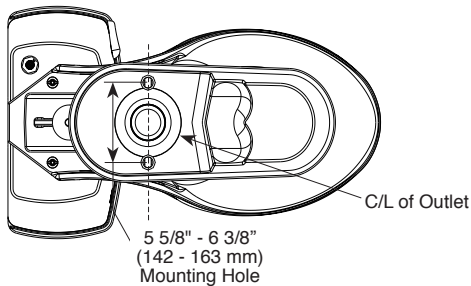

STANDARD SPECIFICATIONS

- Elongated shape
- 5 1/2" (140 mm) seat mounting holes
- Seat material: Polypropylene (PP)
- Supply line material: EPDM hose with PA6 braiding
- Supply line connection: G1/2" ISO 228-1 threads
- Equipped with a backflow prevention device per ASME A112.4.2; paragraph 4.2
- Seat passes a 300 +/- 5 lbf. static load test per IAPMO Z124.5.

see what Delta can do™

Foundations® Toilet C43913D▲

STANDARD SPECIFICATIONS:

- Vitreous China
- 29 9/32" (744 mm) in length, 17 1/2" (445 mm) in width, 30 13/16" (783 mm) in height
- Elongated bowl with chair height design 16 1/2" (419 mm) to top of the bowl
- 12" (305 mm) rough-in
- Dual/High Efficiency Toilet (HET) Flush System
- 3" (76 mm) flush valve
- 2" (51 mm) fully glazed trapway
- Includes polished chrome flush buttons

COMPLIES WITH

- ADA / ANSI A117.1
- ASME A112.19.2 / CSA B45.1
- ASME A112.19.14
- ASME A112.19.5
- EPA WaterSense® High Efficiency Toilet
- CalGreen

Technical Information

Fixture configuration	Two-piece, elongated bowl
Water per flush	1.6 gpf (6.0 lpf)/1.1 gpf (4.1 lpf)
Passageway	2" (51 mm)
Water area	9 1/16" X 6 5/32" (230 mm x 156 mm)
Seat post hole centers	5 1/2" (140 mm)
Included Components:	
Bowl	RP92790▲
Tank Assembly	RP100342▲
Tank Cover (Less Flush Buttons)	RP100343▲
Flush Button Assembly	RP91469▲
Mounting Hardware - Tank to Bowl	RP82451
Mounting Hardware - Bowl to Floor	RP100489
Seat Assembly	RP92086▲

see what Delta can do™

Foundations® Toilet C43913D▲

Submitted Model No.: _____

Specific Features: _____

Top down view

Left view

Front view

Foot Print