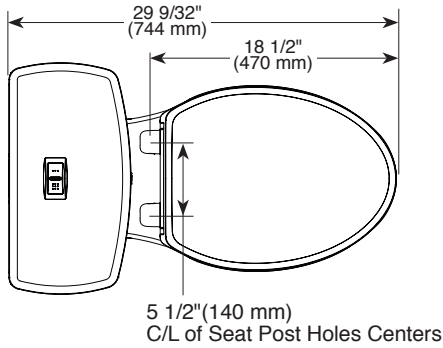

STANDARD SPECIFICATIONS

- Elongated shape
- 5 1/2" (140 mm) seat mounting holes
- Seat material: Polypropylene (PP)
- Supply line material: EPDM hose with PA6 braiding
- Supply line connection: G1/2" ISO 228-1 threads
- Equipped with a backflow prevention device per ASME A112.4.2; paragraph 4.2
- Seat passes a 300 +/- 5 lbf. static load test per IAPMO Z124.5.

see what Delta can do™

Foundations® Toilet C43913D▲

STANDARD SPECIFICATIONS:

- Vitreous China
- 29 9/32" (744 mm) in length, 17 1/2" (445 mm) in width, 30 13/16" (783 mm) in height
- Elongated bowl with chair height design 16 1/2" (419 mm) to top of the bowl
- 12" (305 mm) rough-in
- Dual/High Efficiency Toilet (HET) Flush System
- 3" (76 mm) flush valve
- 2" (51 mm) fully glazed trapway
- Includes polished chrome flush buttons

COMPLIES WITH

- ADA / ANSI A117.1
- ASME A112.19.2 / CSA B45.1
- ASME A112.19.14
- ASME A112.19.5
- EPA WaterSense® High Efficiency Toilet
- CalGreen

Technical Information

Fixture configuration	Two-piece, elongated bowl
Water per flush	1.6 gpf (6.0 lpf)/1.1 gpf (4.1 lpf)
Passageway	2" (51 mm)
Water area	9 1/16" X 6 5/32" (230 mm x 156 mm)
Seat post hole centers	5 1/2" (140 mm)
Included Components:	
Bowl	RP92790▲
Tank Assembly	RP100342▲
Tank Cover (Less Flush Buttons)	RP100343▲
Flush Button Assembly	RP91469▲
Mounting Hardware - Tank to Bowl	RP82451
Mounting Hardware - Bowl to Floor	RP100489
Seat Assembly	RP92086▲

see what Delta can do™

Foundations® Toilet C43913D▲

Submitted Model No.: _____

Specific Features: _____

Top down view

Left view

Front view

Foot Print